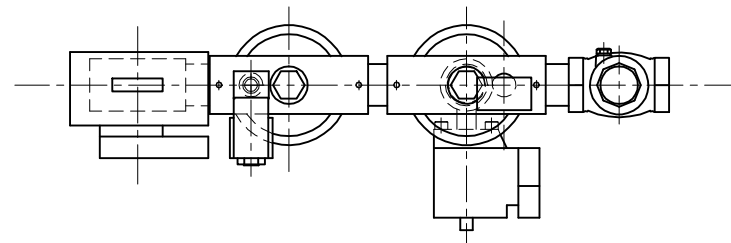

KOSELL
 Type KC1-500-20RV
 KP1-500-25RV

Address 1519, Wakabadai
 Meito-ku, Nagoya-shi, Aichi 465-0015,
 Japan
 Tel: 052-760-3365 Fax: 052-760-3375

Note KC1... Filter elements are made of ceramics
 KP1... Filter elements are made of a wire net of stainless steel.

2014.02.10

| APPROVED | CHECKED | DESIGNED | SCALE | NAME |
|---------------------|---------|----------|-------|------------------------------|
| | | | 1/6 | KOSELL |
| | | | | KC1-500-20RV KP1-500-25RV |
| KOIKE E&S CO., LTD. | | | | △ |