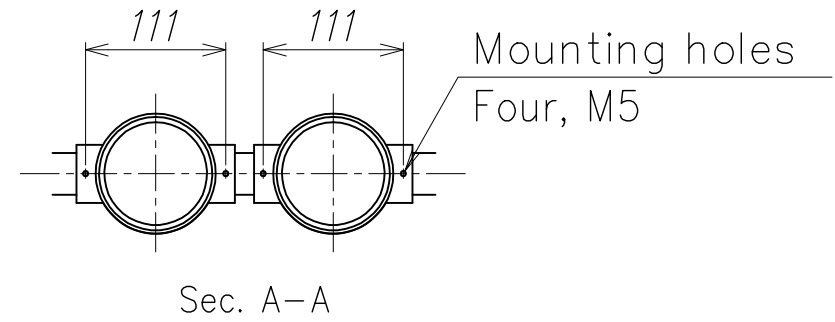

KOSELL
 Type KC1-500-20RV
 KP1-500-25RV

Address 1519, Wakabadai
 Meito-ku, Nagoya-shi, Aichi 465-0015,
 Japan
 Tel: 052-760-3365 Fax: 052-760-3375

Note KC1... Filter elements are made of ceramics
 KP1... Filter elements are made of a wire net of stainless steel.

2014.02.10

| APPROVED | CHECKED | DESIGNED | SCALE | NAME |
|---------------------|---------|----------|-------|------------------------------|
| | | | 1/6 | KOSELL |
| | | | | KC1-500-20RV KP1-500-25RV |
| KOIKE E&S CO., LTD. | | | | △ |