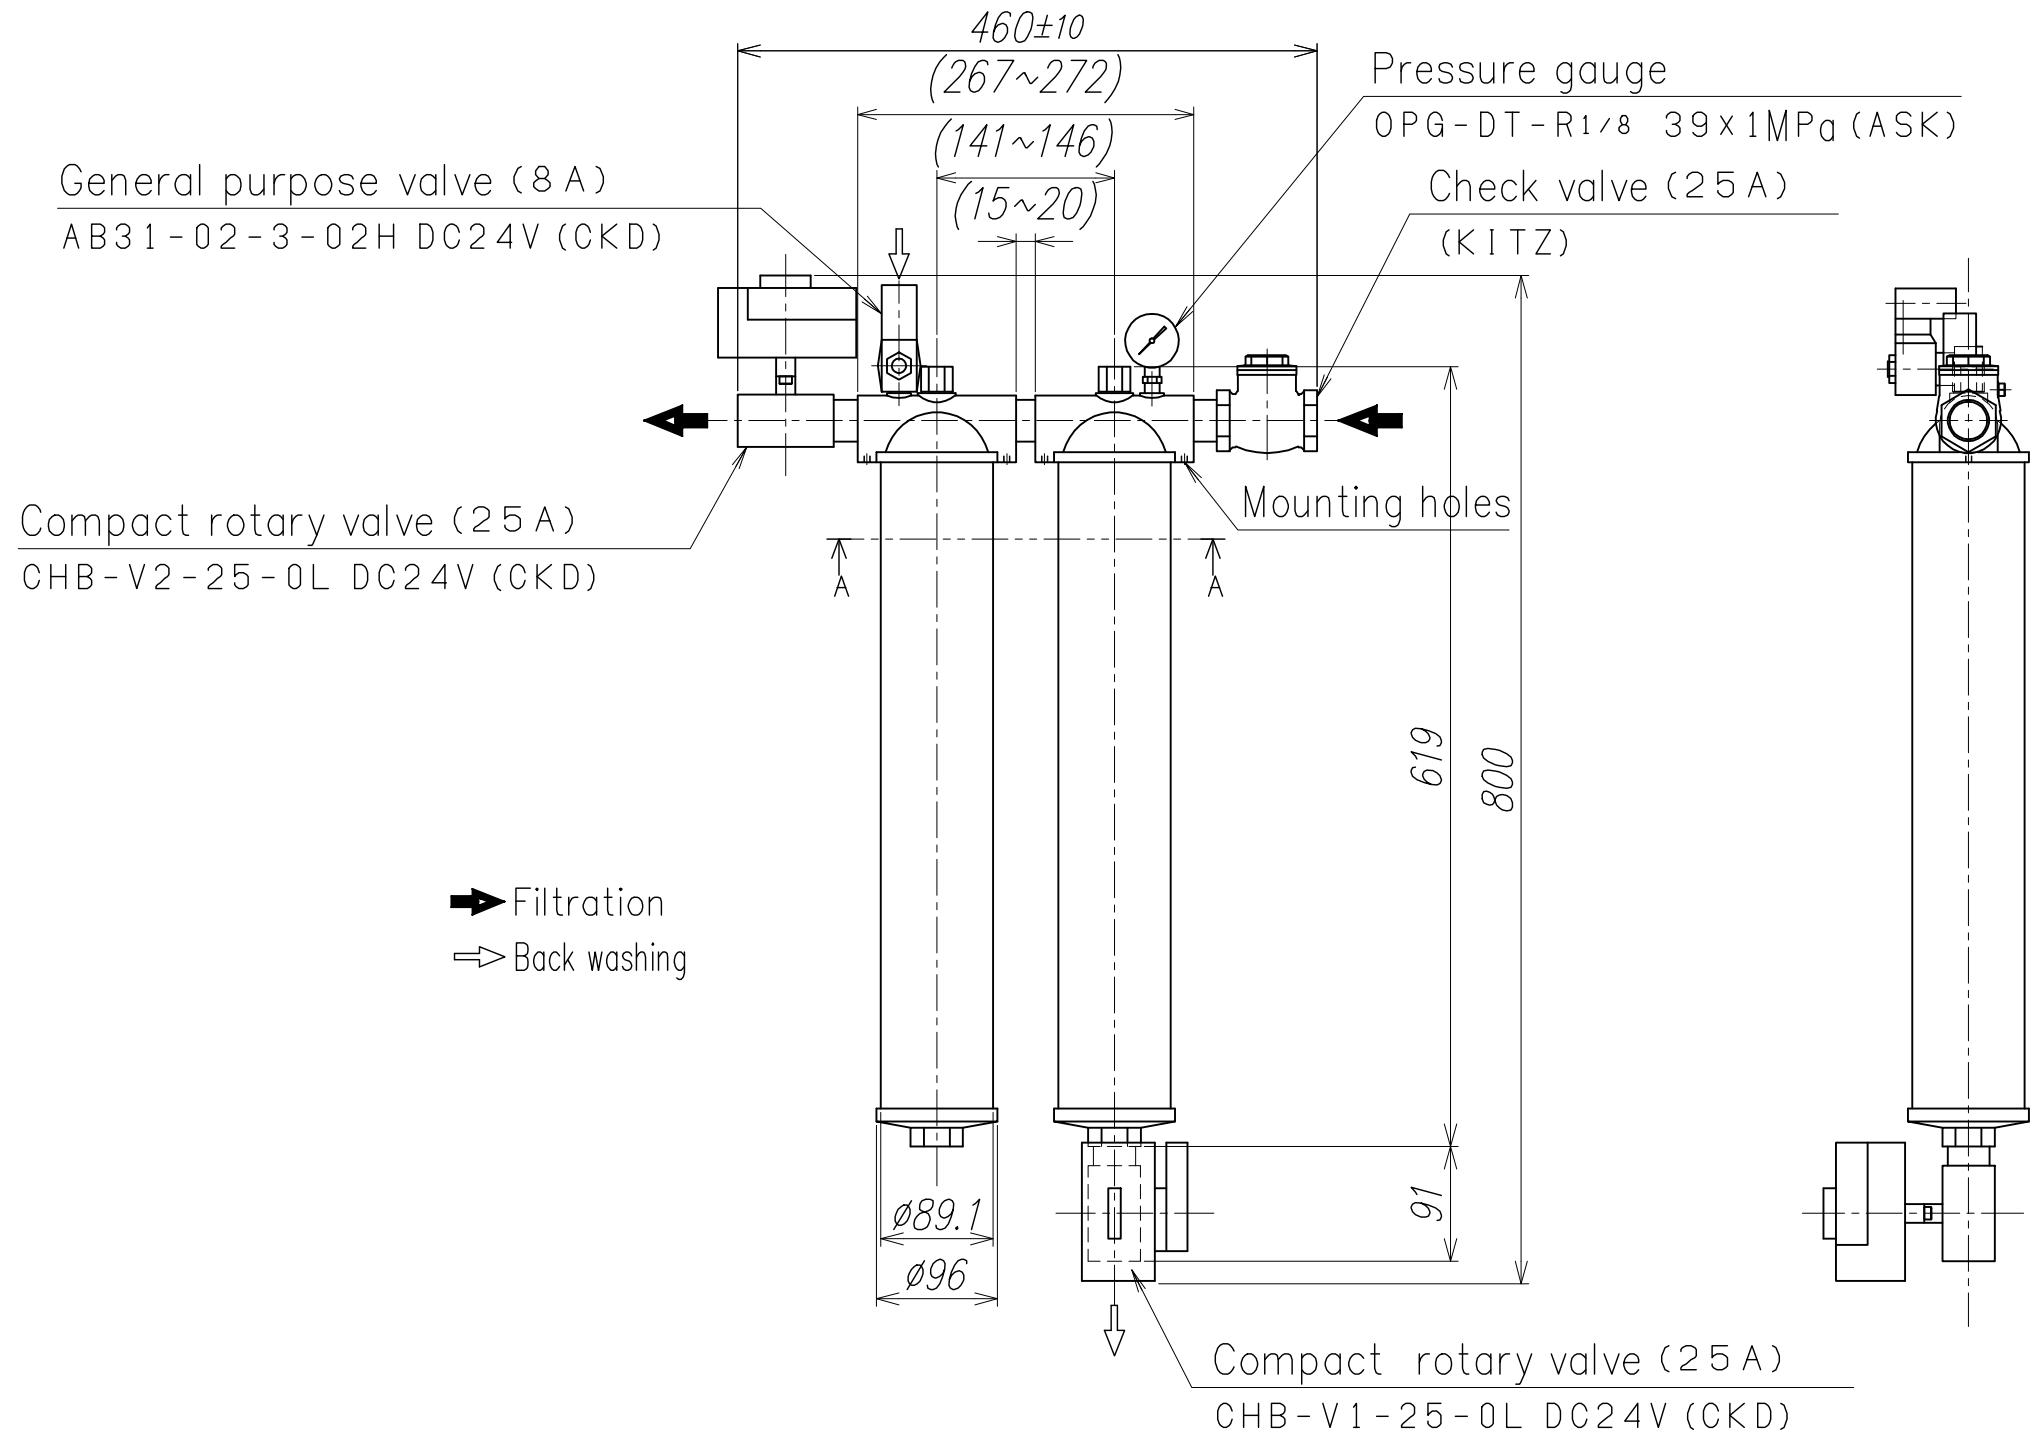

KOSELL
 Type KC1-500-20RV
 KP1-500-25RV

Address 1519, Wakabadai
 Meito-ku, Nagoya-shi, Aichi 465-0015,
 Japan
 Tel: 052-760-3365 Fax: 052-760-3375

Note KC1... Filter elements are made of ceramics
 KP1... Filter elements are made of a wire net of stainless steel.

2014.02.10

| APPROVED | CHECKED | DESIGNED | SCALE | NAME |
|---------------------|---------|----------|-------|------------------------------|
| | | | 1/6 | KOSELL |
| | | | | KC1-500-20RV KP1-500-25RV |
| KOIKE E&S CO., LTD. | | | | △ |