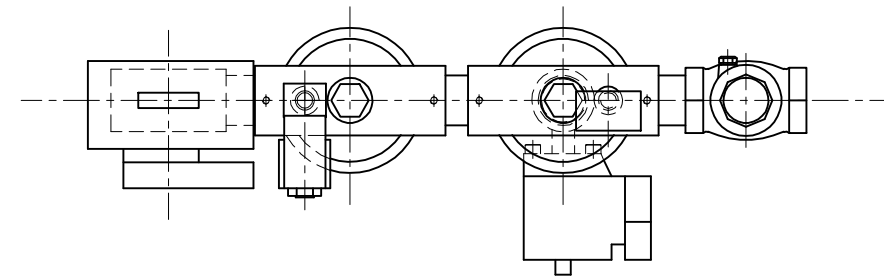

KOSELL
 Type KC1-250-20RV
 KP1-250-25RV

Address 1519, Wakabadai
 Meito-ku, Nagoya-shi, Aichi 465-0015,
 Japan
 Tel: 052-760-3365 Fax: 052-760-3375

Note
 KC1... Filter elements are made of ceramics
 KP1... Filter elements are made of a wire net of stainless steel.
 2014.02.10

APPROVED	CHECKED	DESIGNED	SCALE	NAME
			1/5	KOSELL
KC1-250-20RV				
KP1-250-25RV				
KOIKE E&S CO., LTD.				