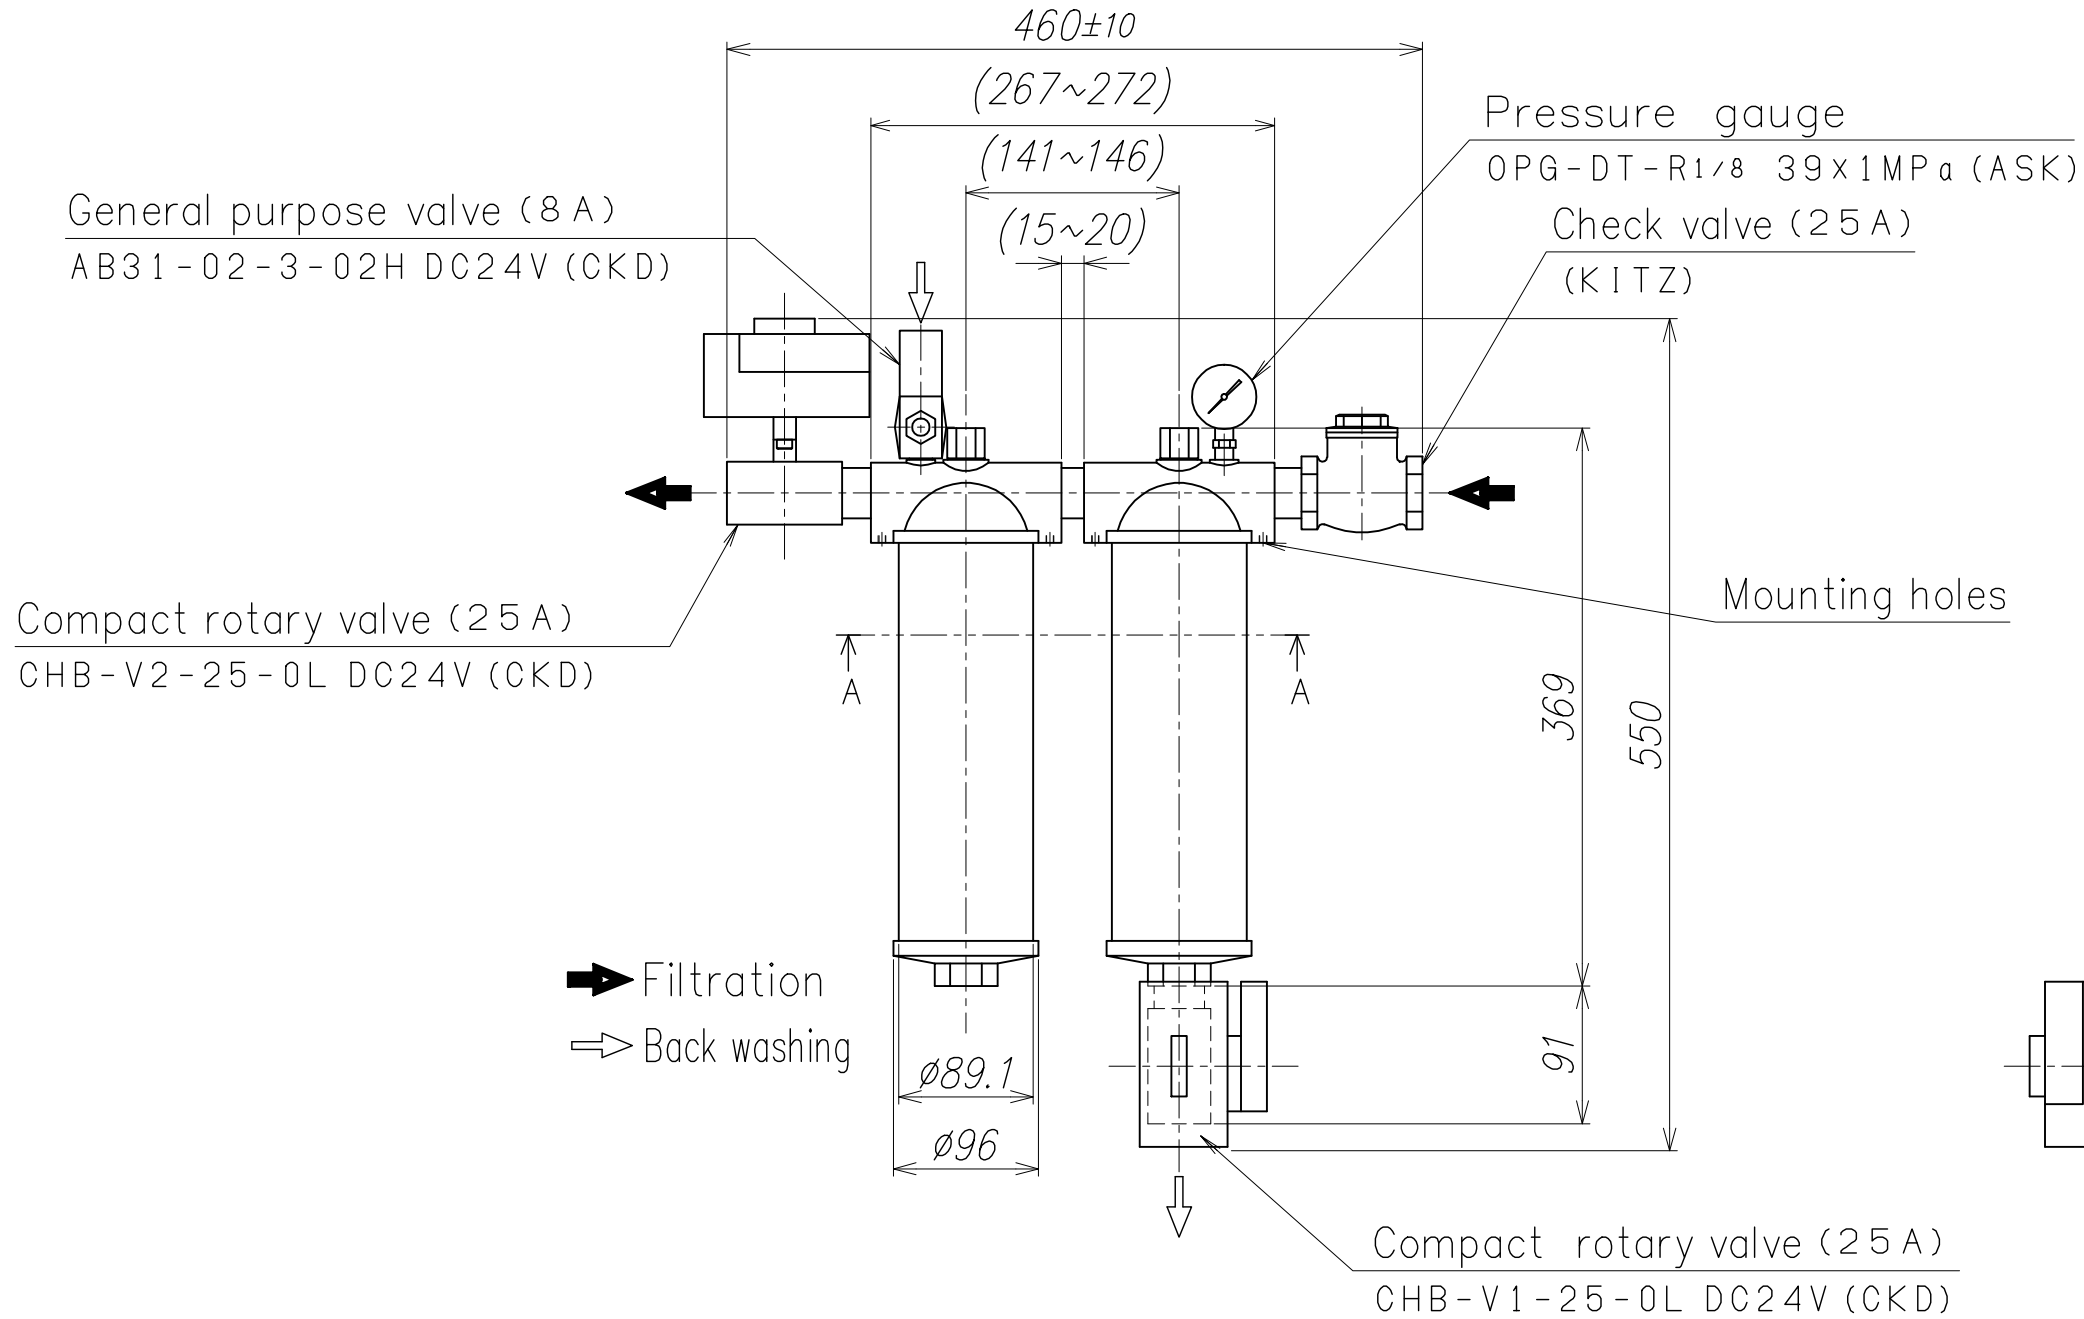

KOSELL
 Type KC1-250-20RV
 KP1-250-25RV

Address 1519, Wakabadai
 Meito-ku, Nagoya-shi, Aichi 465-0015,
 Japan
 Tel: 052-760-3365 Fax: 052-760-3375

Note
 KC1... Filter elements are made of ceramics
 KP1... Filter elements are made of a wire net of stainless steel.
 2014.02.10

APPROVED	CHECKED	DESIGNED	SCALE	NAME
			1/5	KOSELL
KC1-250-20RV				
KP1-250-25RV				
KOIKE E&S CO., LTD.				