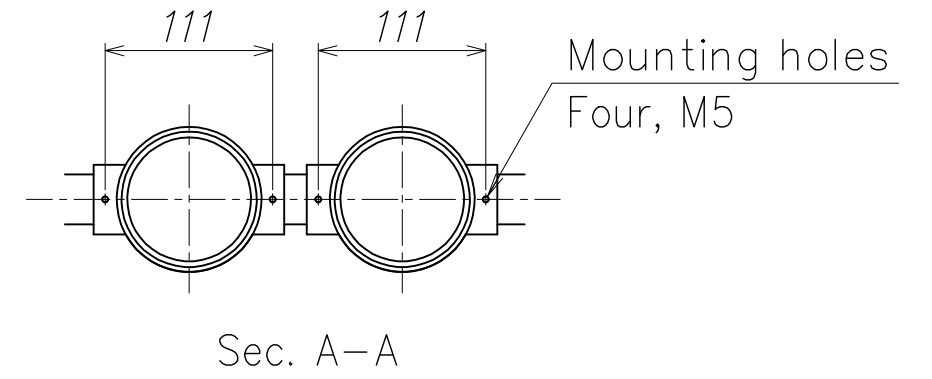

KOSELL
 Type KC1-250-20RV
 KP1-250-25RV

Address 1519, Wakabadai
 Meito-ku, Nagoya-shi, Aichi 465-0015,
 Japan
 Tel: 052-760-3365 Fax: 052-760-3375

Note
 KC1... Filter elements are made of ceramics
 KP1... Filter elements are made of a wire net of stainless steel.
 2014.02.10

APPROVED	CHECKED	DESIGNED	SCALE	NAME
			1/5	KOSELL
KC1-250-20RV				
KP1-250-25RV				
KOIKE E&S CO., LTD.				